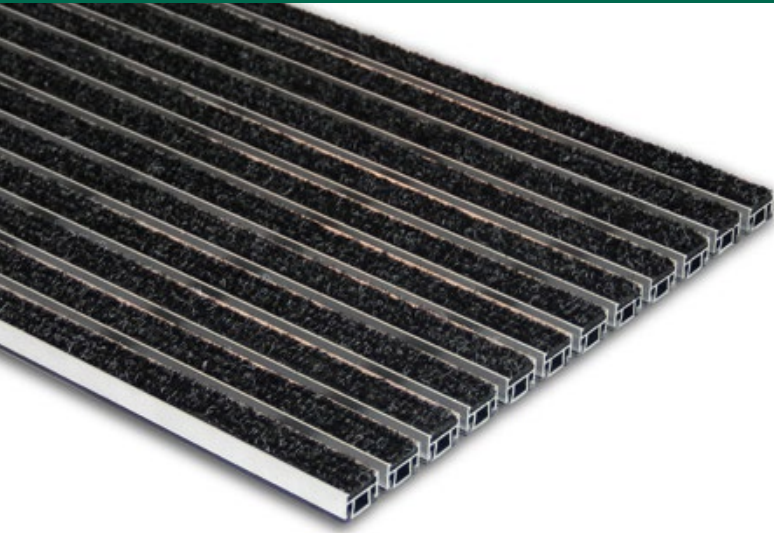

MIGUMATS 22 HS REP CARPET

HEAVY DUTY DOORMAT

MIGUMATS

MIGUA DOOR MATS

Preserves

The value of your interiors by protecting the adjacent floor coverings

Prevents

Scratches on hard floor coverings by reducing or eliminating sand at the entrance

Improves

The hygienic condition by preventing dirt intake into the building

Reduces

The risk of accidents due to high slip resistance properties

Footfall sound insulation

Assures lower noise level

Unique locking systems

For seamless mat alignment

Designed for

- Interior and canopied exterior
- Suitable for wheelchairs
- Trafficable

Suitable for

- Public buildings, Exhibition halls
- Shopping malls
- Office buildings
- Schools, Universities
- Airports
- Stations
- Hospital
- Private homes

MIGUA door mats	Height [mm]	Carpet material	Carpet carrier	Load bearing capacity static	Load bearing capacity	Collecting volume for dirt [l/m²]	Slip resistance DIN 51130	Weight per m² [kg]
MIGUMATS 22 HS Rep Carpet	22	Rep	Aluminium extra strong	11,8 t/80cm²	Industrial vehicles	3,9	R 11	15,0 (6 mm bar)

Design

- High quality, wear resistant entrance mat
- Rep carpet insert 100% PP
- sound absorbing

Specifications

- rollable mat for easy cleaning and maintenance
- customizable at any time
- special connectors for easy rolling up
- highly slip resistant
- special connectors for replacing single parts or two mats
- available with embroidered logos etc.
- angle frames and tubs available in aluminium and stainless steel
- modular system available in customized shapes
- dirt scraping edges