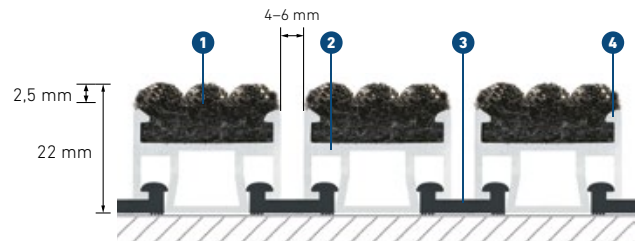

System Design

1. 1 Rep carpet
2. 2 Aluminium profile
3. 3 MIGUA special connector
4. 4 Scraping edge

Standard Colors